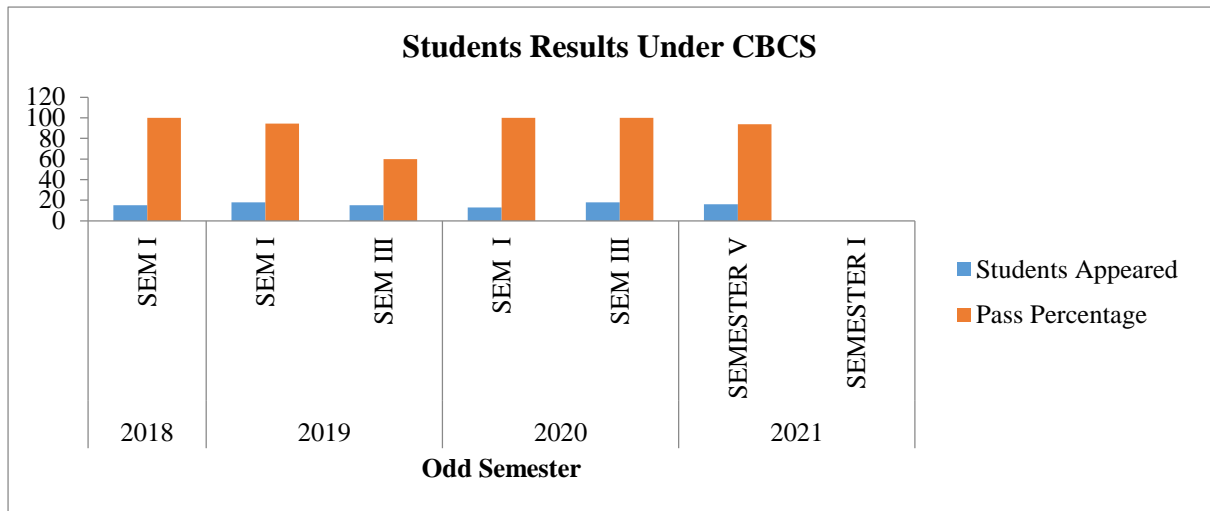

## RESULTS 2018-2021

		Students Appeared	Pass Percentage
2018	SEM I	15	100
2019	SEM I	18	94.44
	SEM III	15	60.00
2020	SEM I	13	100
	SEM III	18	100
2021	SEMESTER V	16	93.75
	SEMESTER I		