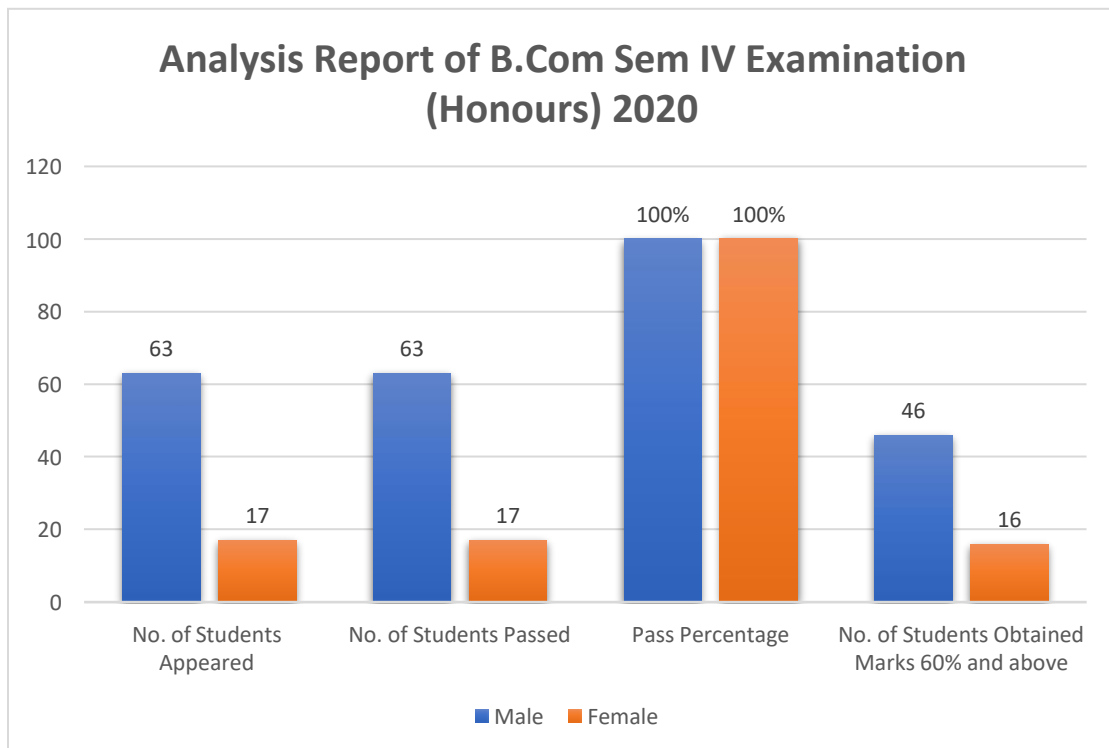

Result Of B.com Sem IV Examination 2020		
Honours Result		
	Male	Female
No. of Students Appeared	63	17
No. of Students Passed	63	17
Pass Percentage	100.00%	100.00%
No. of Students Obtained Marks 60% and above	46	16

Data Source: College office