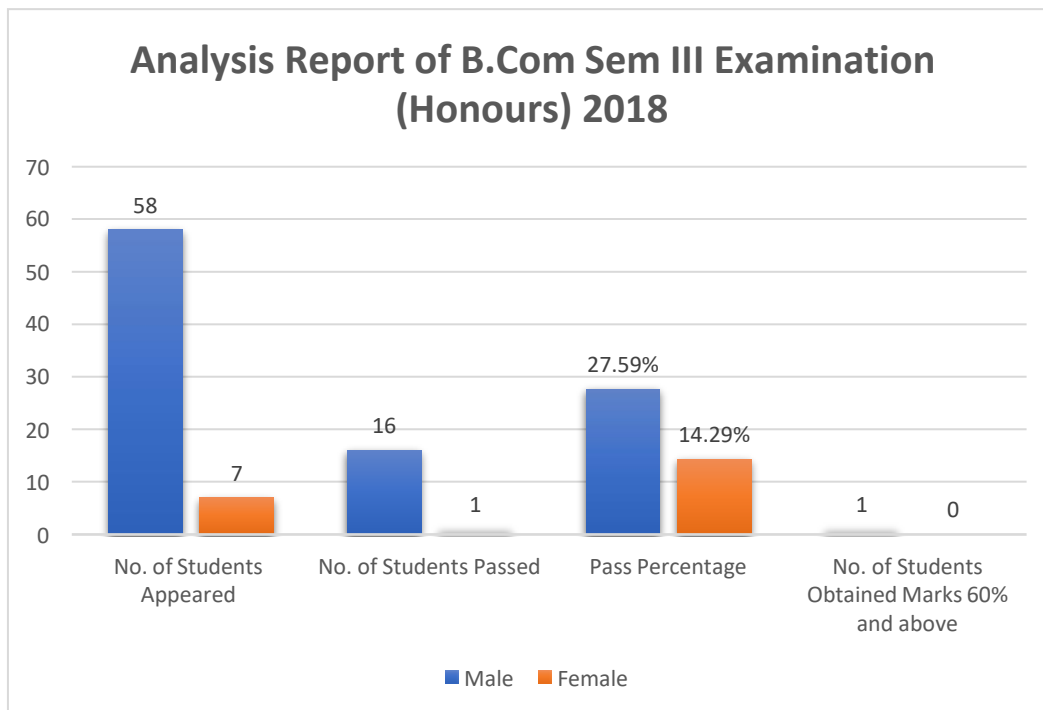

Result Of B.com Sem III Examination 2018		
Honours Result		
	Male	Female
No. of Students Appeared	58	7
No. of Students Passed	16	1
Pass Percentage	27.59%	14.29%
No. of Students Obtained Marks 60% and above	1	0

Data Source: College office