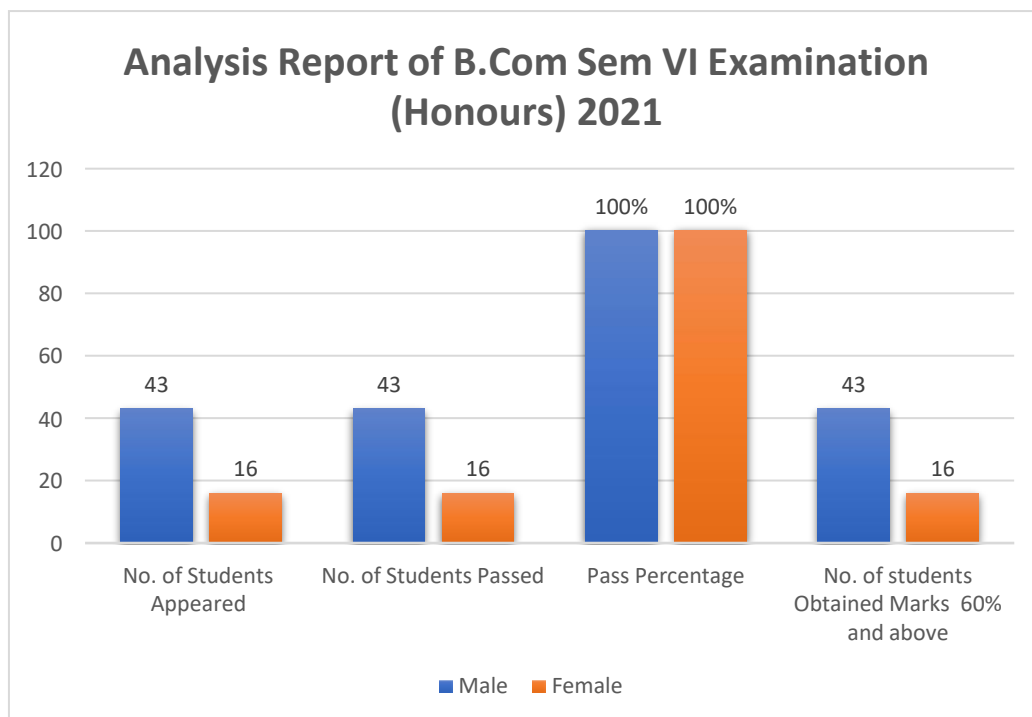

Result Of B.com Sem VI Examination 2021		
Honours Result		
	Male	Female
No. of Students Appeared	43	16
No. of Students Passed	43	16
Pass Percentage	100.00%	100.00%
No. of students Obtained Marks 60% and above	43	16

Data Source: College office