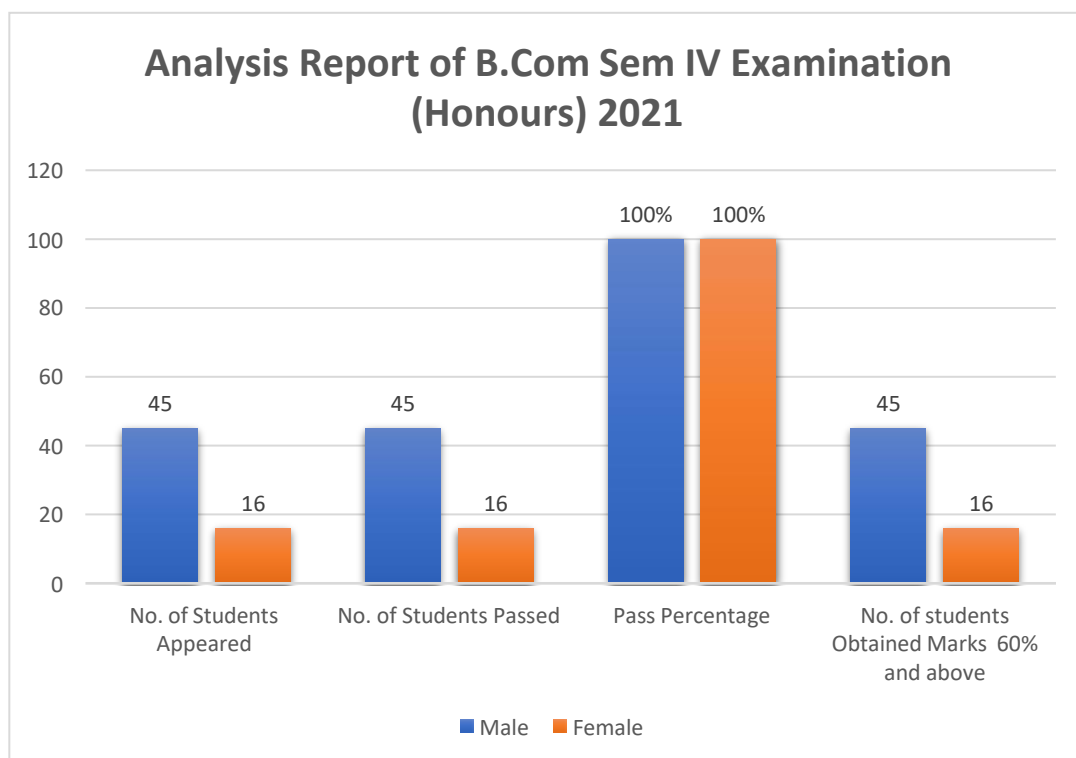

Result Of B.com Sem IV Examination 2021		
Honours Result		
	Male	Female
No. of Students Appeared	45	16
No. of Students Passed	45	16
Pass Percentage	100.00%	100.00%
No. of students Obtained Marks 60% and above	45	16

Data Source: College office