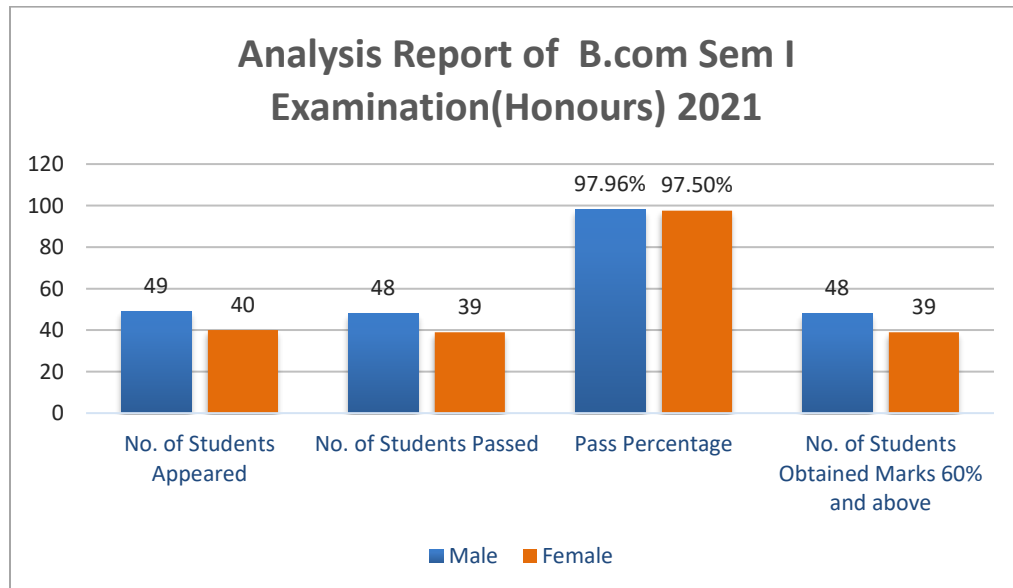

Academic Session 2021-22

Result Of B.com Sem I Examination 2021		
Honours Result		
	Male	Female
No. of Students Appeared	49	40
No. of Students Passed	48	39
Pass Percentage	97.96 %	97.50%
No. of Students Obtained Marks 60% and above	48	39

Data Source: College office