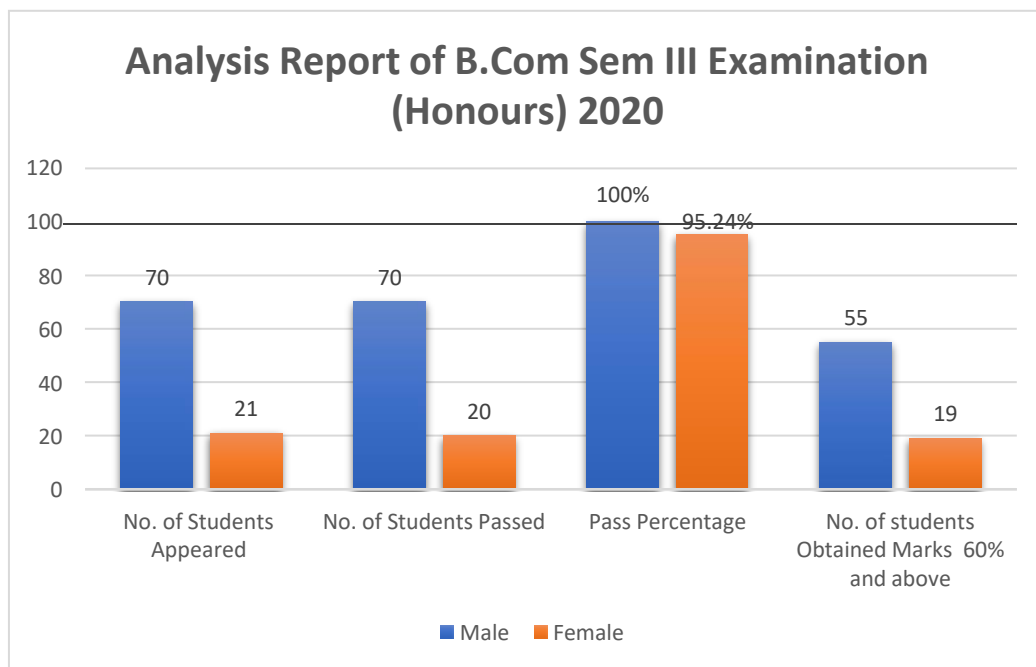

Result Of B.com Sem III Examination 2020		
Honours Result		
	Male	Female
No. of Students Appeared	70	21
No. of Students Passed	70	20
Pass Percentage	100.00%	95.24%
No. of students Obtained Marks 60% and above	55	19

Data Source: College office