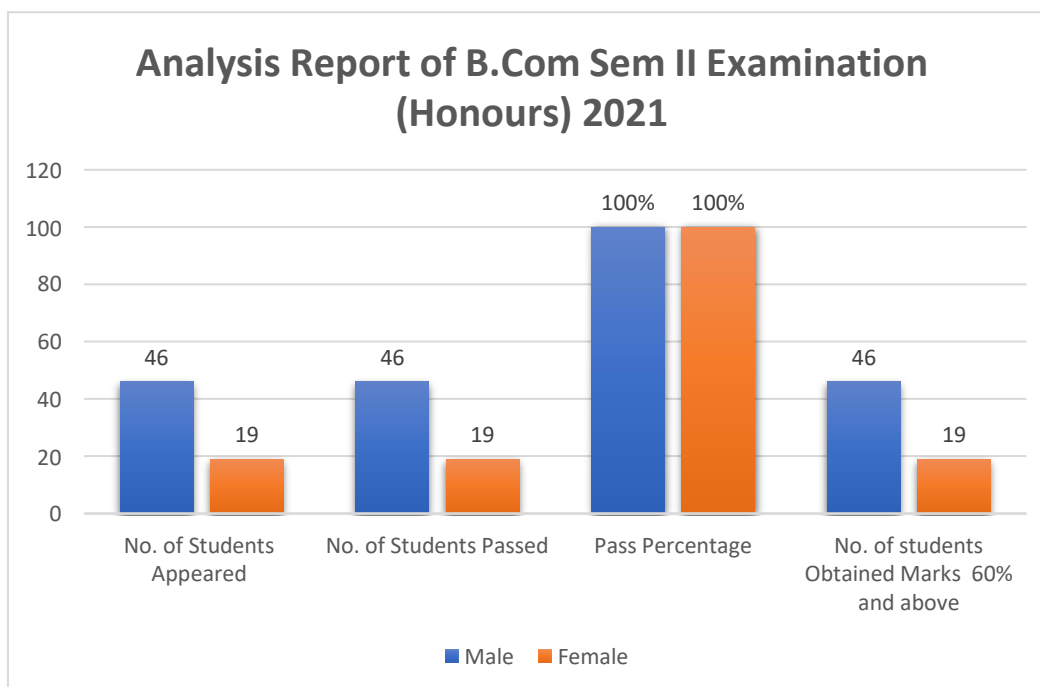

Result Of B.com Sem II Examination 2021		
Honours Result		
	Male	Female
No. of Students Appeared	46	19
No. of Students Passed	46	19
Pass Percentage	100.00%	100.00%
No. of students Obtained Marks 60% and above	46	19

Data Source: College office