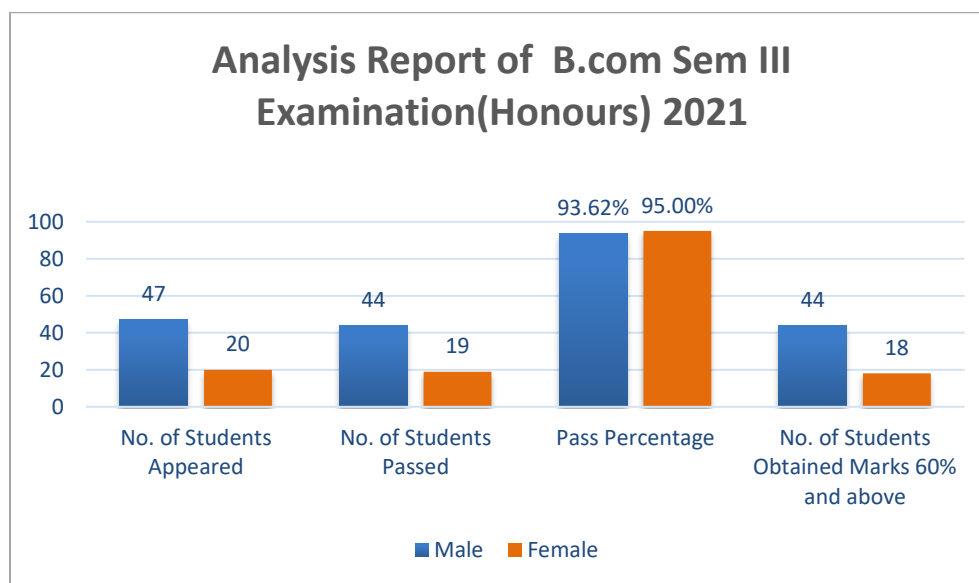

Result Of B.com Sem III Examination 2021		
Honours Result		
	Male	Female
No. of Students Appeared	47	20
No. of Students Passed	44	19
Pass Percentage	93.62%	95%
No. of Students Obtained Marks 60% and above	44	18

Data Source: College office