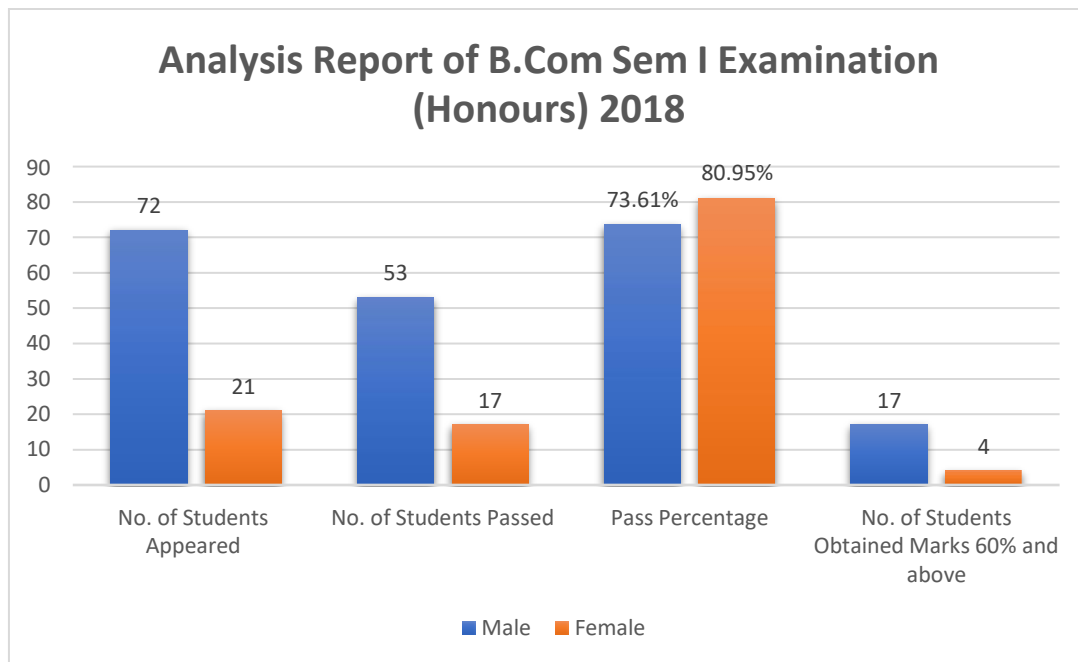

Academic Session 2018-2019

Result Of B.com Sem I Examination 2018		
Honours Result		
	Male	Female
No. of Students Appeared	72	21
No. of Students Passed	53	17
Pass Percentage	73.61%	80.95%
No. of Students Obtained Marks 60% and above	17	4

Data Source: College office