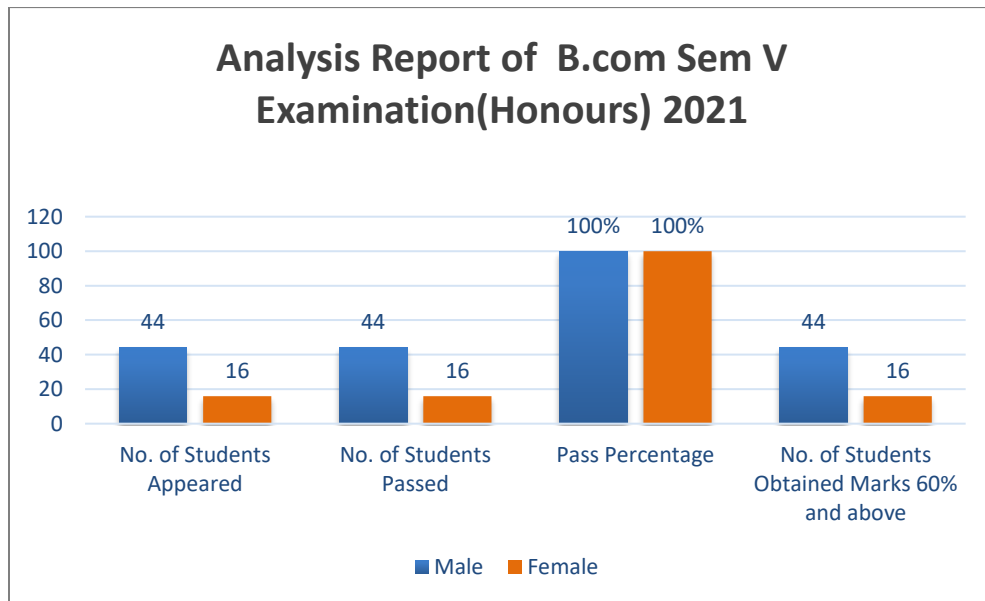

Result Of B.com Sem V Examination 2021		
Honours Result		
	Male	Female
No. of Students Appeared	44	16
No. of Students Passed	44	16
Pass Percentage	100%	100%
No. of Students Obtained Marks 60% and above	44	16

Data Source: College office