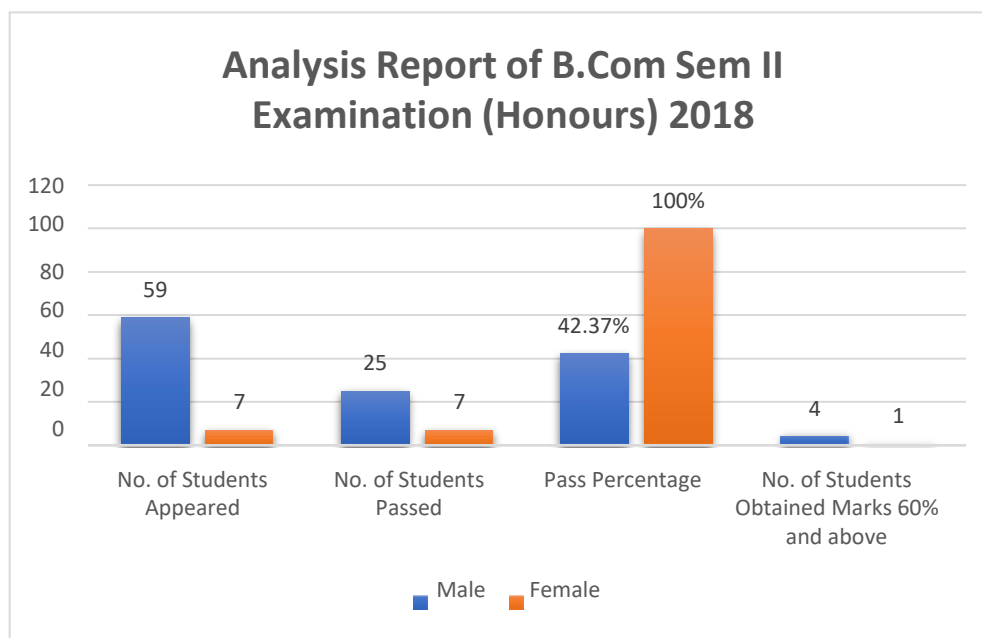

Result Of B.com Sem II Examination 2018		
Honours Result		
	Male	Female
No. of Students Appeared	59	7
No. of Students Passed	25	7
Pass Percentage	42.37%	100.00%
No. of Students Obtained Marks 60% and above	4	1

Data Source: College office