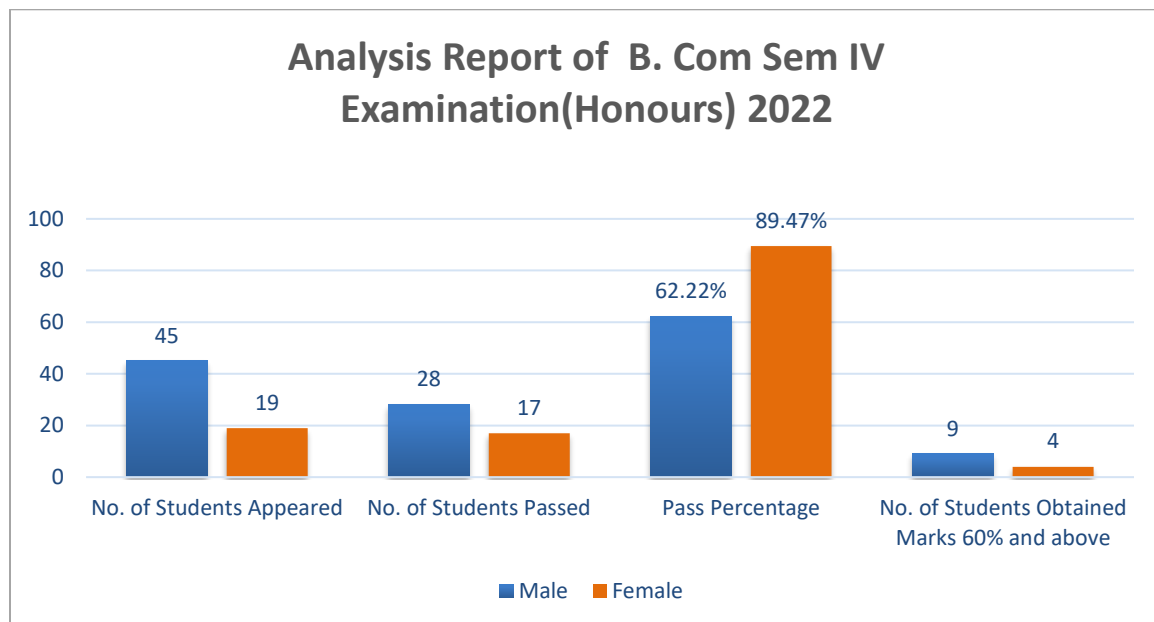

Result Of B.com Sem IV Examination 2022		
Honours Result		
	Male	Female
No. of Students Appeared	45	19
No. of Students Passed	28	17
Pass Percentage	62.22%	89.47%
No. of Students Obtained Marks 60% and above	9	4

Data Source: College office