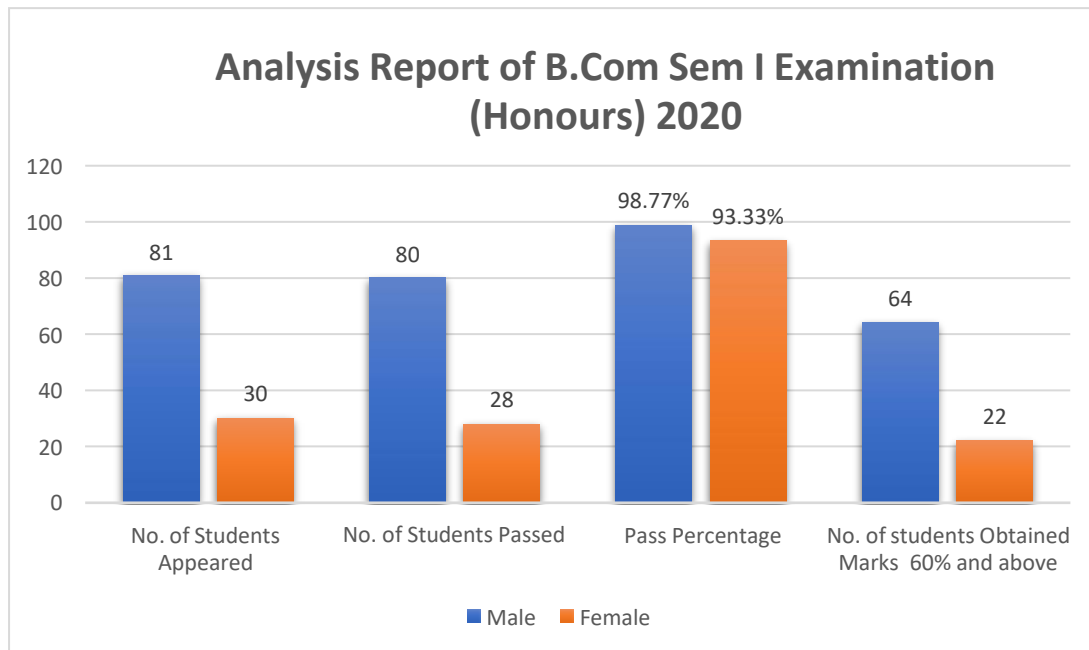

Academic Session 2020–2021

Result Of B.com Sem I Examination 2020		
Honours Result		
	Male	Female
No. of Students Appeared	81	30
No. of Students Passed	80	28
Pass Percentage	98.77%	93.33%
No. of students Obtained Marks 60% and above	64	22

Data Source: College office