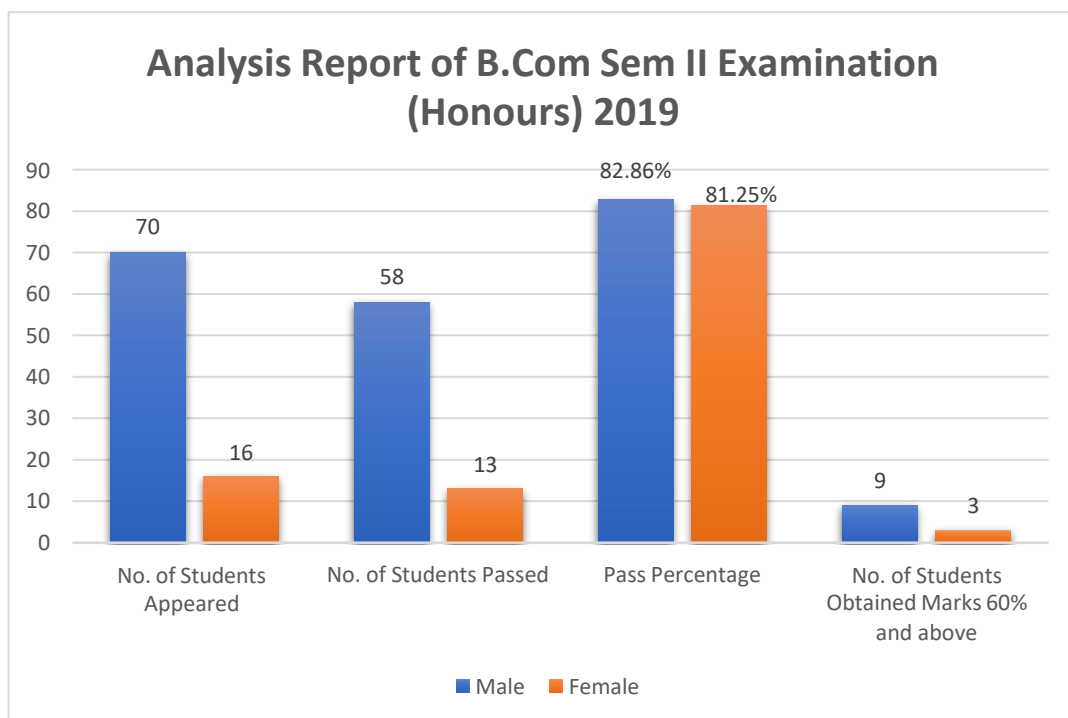

Result Of B.com Sem II Examination 2019		
Honours Result		
	Male	Female
No. of Students Appeared	70	16
No. of Students Passed	58	13
Pass Percentage	82.86%	81.25%
No. of Students Obtained Marks 60% and above	9	3

Data Source: College office