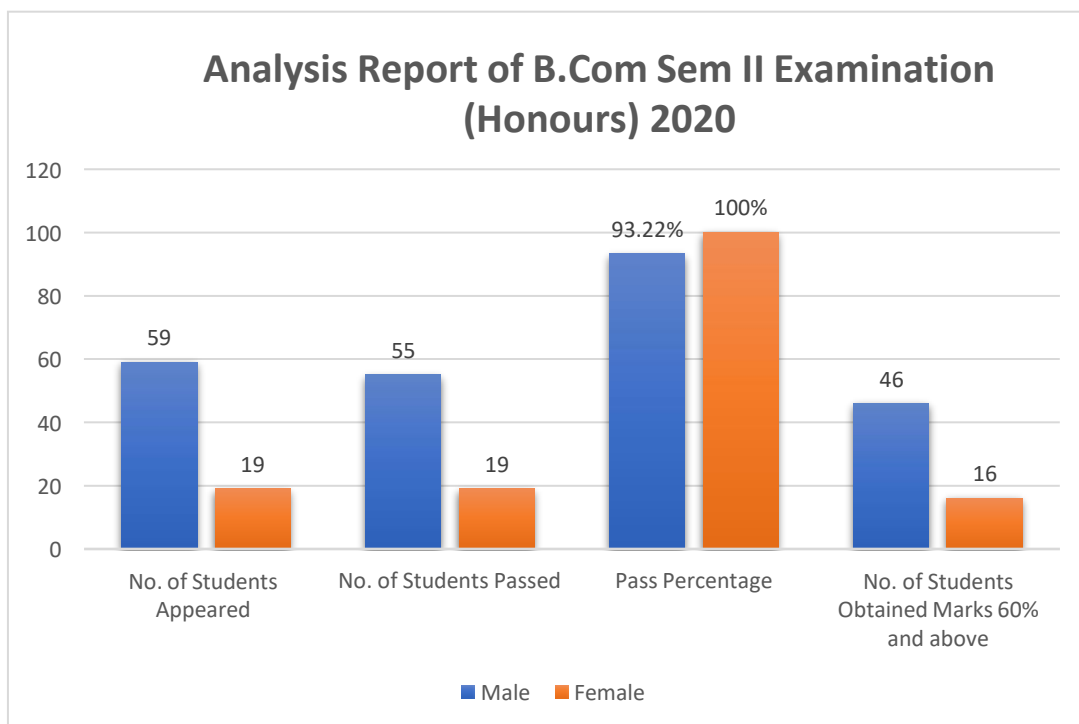

Result Of B.com Sem II Examiaton 2020		
Honours Result		
	Male	Female
No. of Students Appeared	59	19
No. of Students Passed	55	19
Pass Percentage	93.22%	100.00%
No. of Students Obtained Marks 60% and above	46	16

Data Source: College office