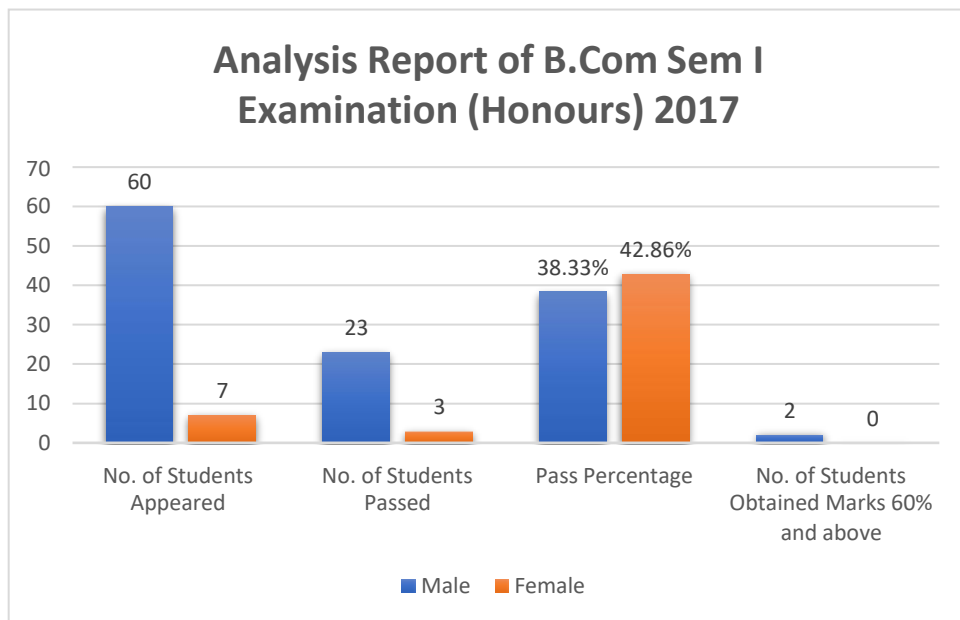

## Academic Session 2017-2018

Result Of B.com Sem I Examination 2017		
Honours Result		
	Male	Female
No. of Students Appeared	60	7
No. of Students Passed	23	3
Pass Percentage	38.33%	42.86%
No. of Students Obtained Marks 60% and above	2	0

Data Source: College office

<b>Result Of B.com Sem II Examination 2018</b>		
<b>Honours Result</b>		
	<b>Male</b>	<b>Female</b>
<b>No. of Students Appeared</b>	<b>59</b>	<b>7</b>
<b>No. of Students Passed</b>	<b>25</b>	<b>7</b>
<b>Pass Percentage</b>	<b>42.37%</b>	<b>100.00%</b>
<b>No. of Students Obtained Marks 60% and above</b>	<b>4</b>	<b>1</b>