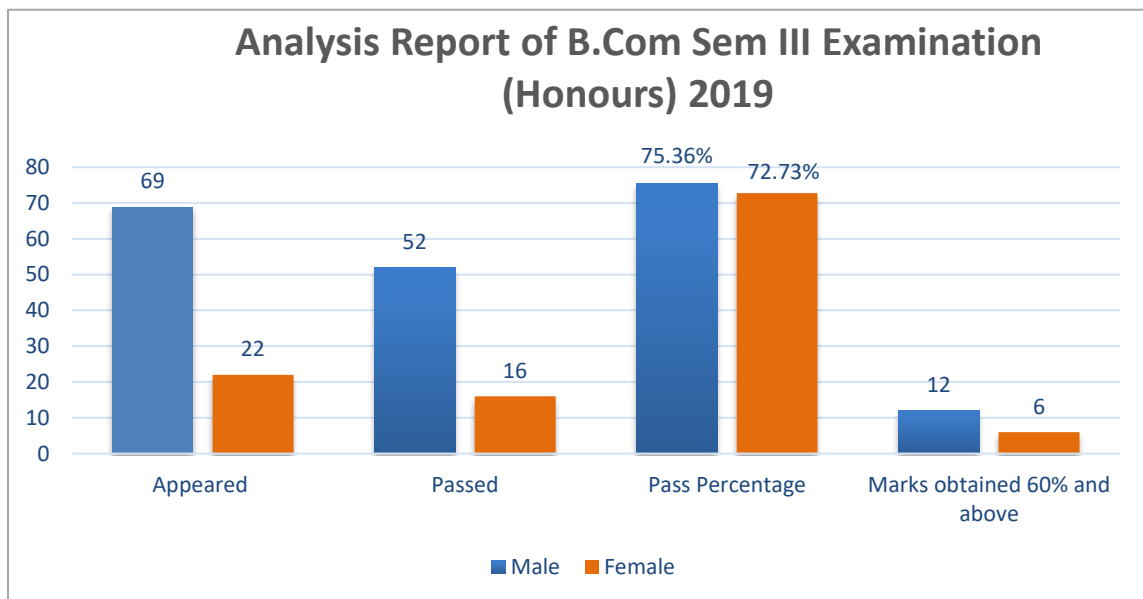

Result Of B.com Sem III Examination 2019		
Honours Result		
	Male	Female
No. of Students Appeared	69	22
No. of Students Passed	52	16
Pass Percentage	75.36%	72.73%
Marks obtained 60% and above	12	6

Data Source: College office