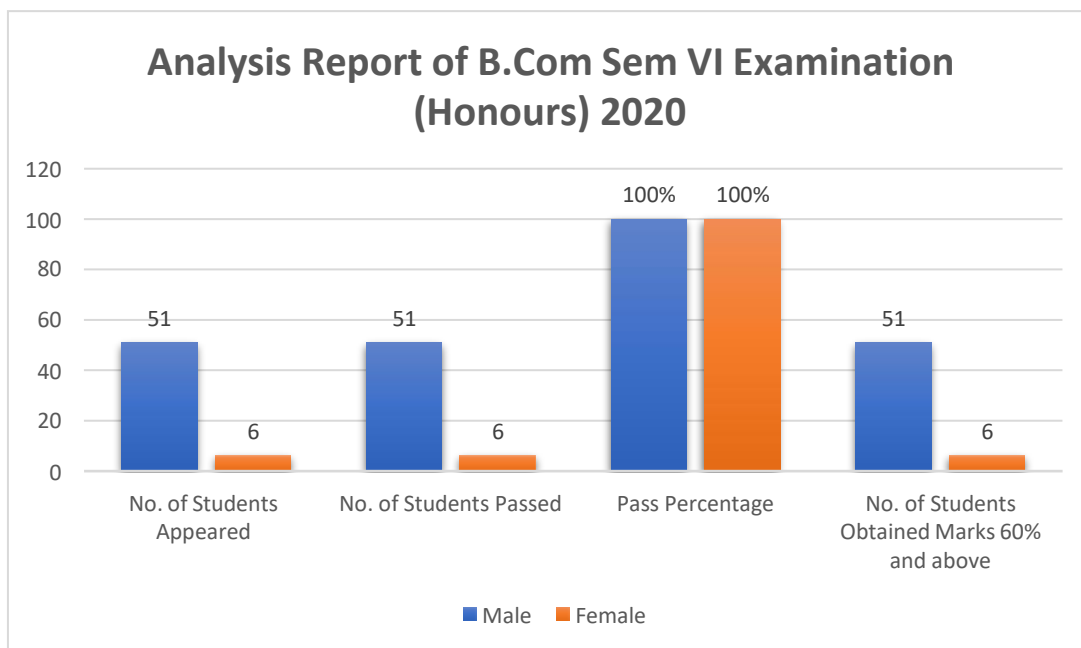

Result Of B.com Sem VI Examination 2020		
Honours Result		
	Male	Female
No. of Students Appeared	51	6
No. of Students Passed	51	6
Pass Percentage	100.00%	100.00%
No. of Students Obtained Marks 60% and above	51	6

Data Source: College office