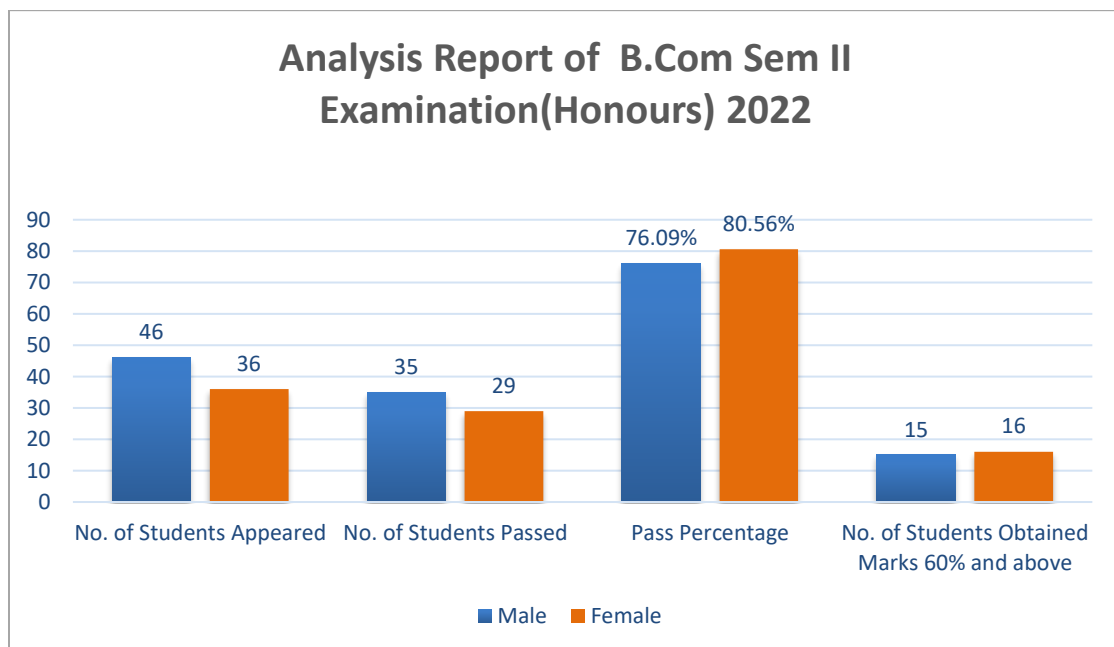

Result Of B.com Sem II Examination 2022		
Honours Result		
	Male	Female
No. of Students Appeared	46	36
No. of Students Passed	35	29
Pass Percentage	76.09%	80.56%
No. of Students Obtained Marks 60% and above	15	16

Data Source: College office