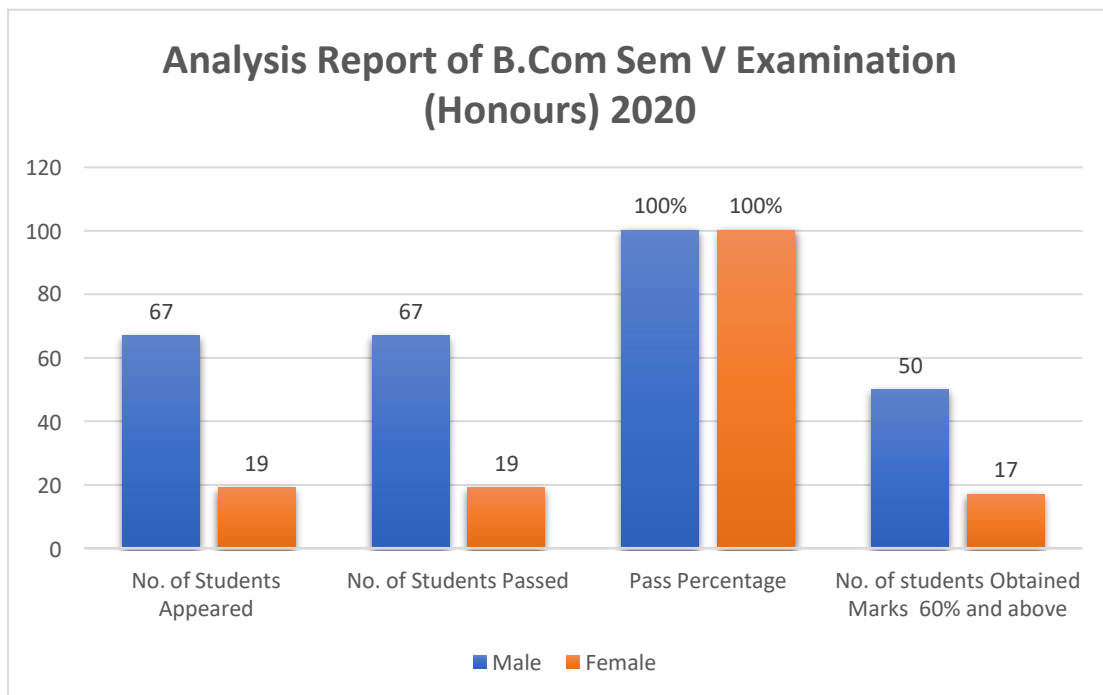

Result Of B.com Sem V Examination 2020		
Honours Result		
	Male	Female
No. of Students Appeared	67	19
No. of Students Passed	67	19
Pass Percentage	100.00%	100.00%
No. of students Obtained Marks 60% and above	50	17

Data Source: College office