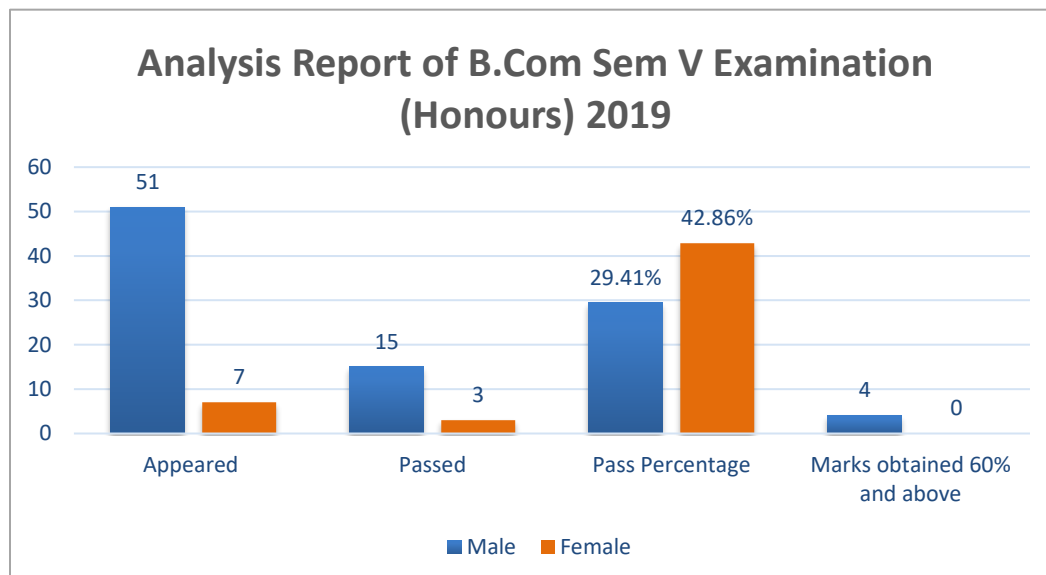

Result Of B.com Sem V Examination 2019		
Honours Result		
	Male	Female
No. of Students Appeared	51	7
No. of Students Passed	15	3
Pass Percentage	29.41%	42.86%
Marks obtained 60% and above	4	0

Data Source: College office