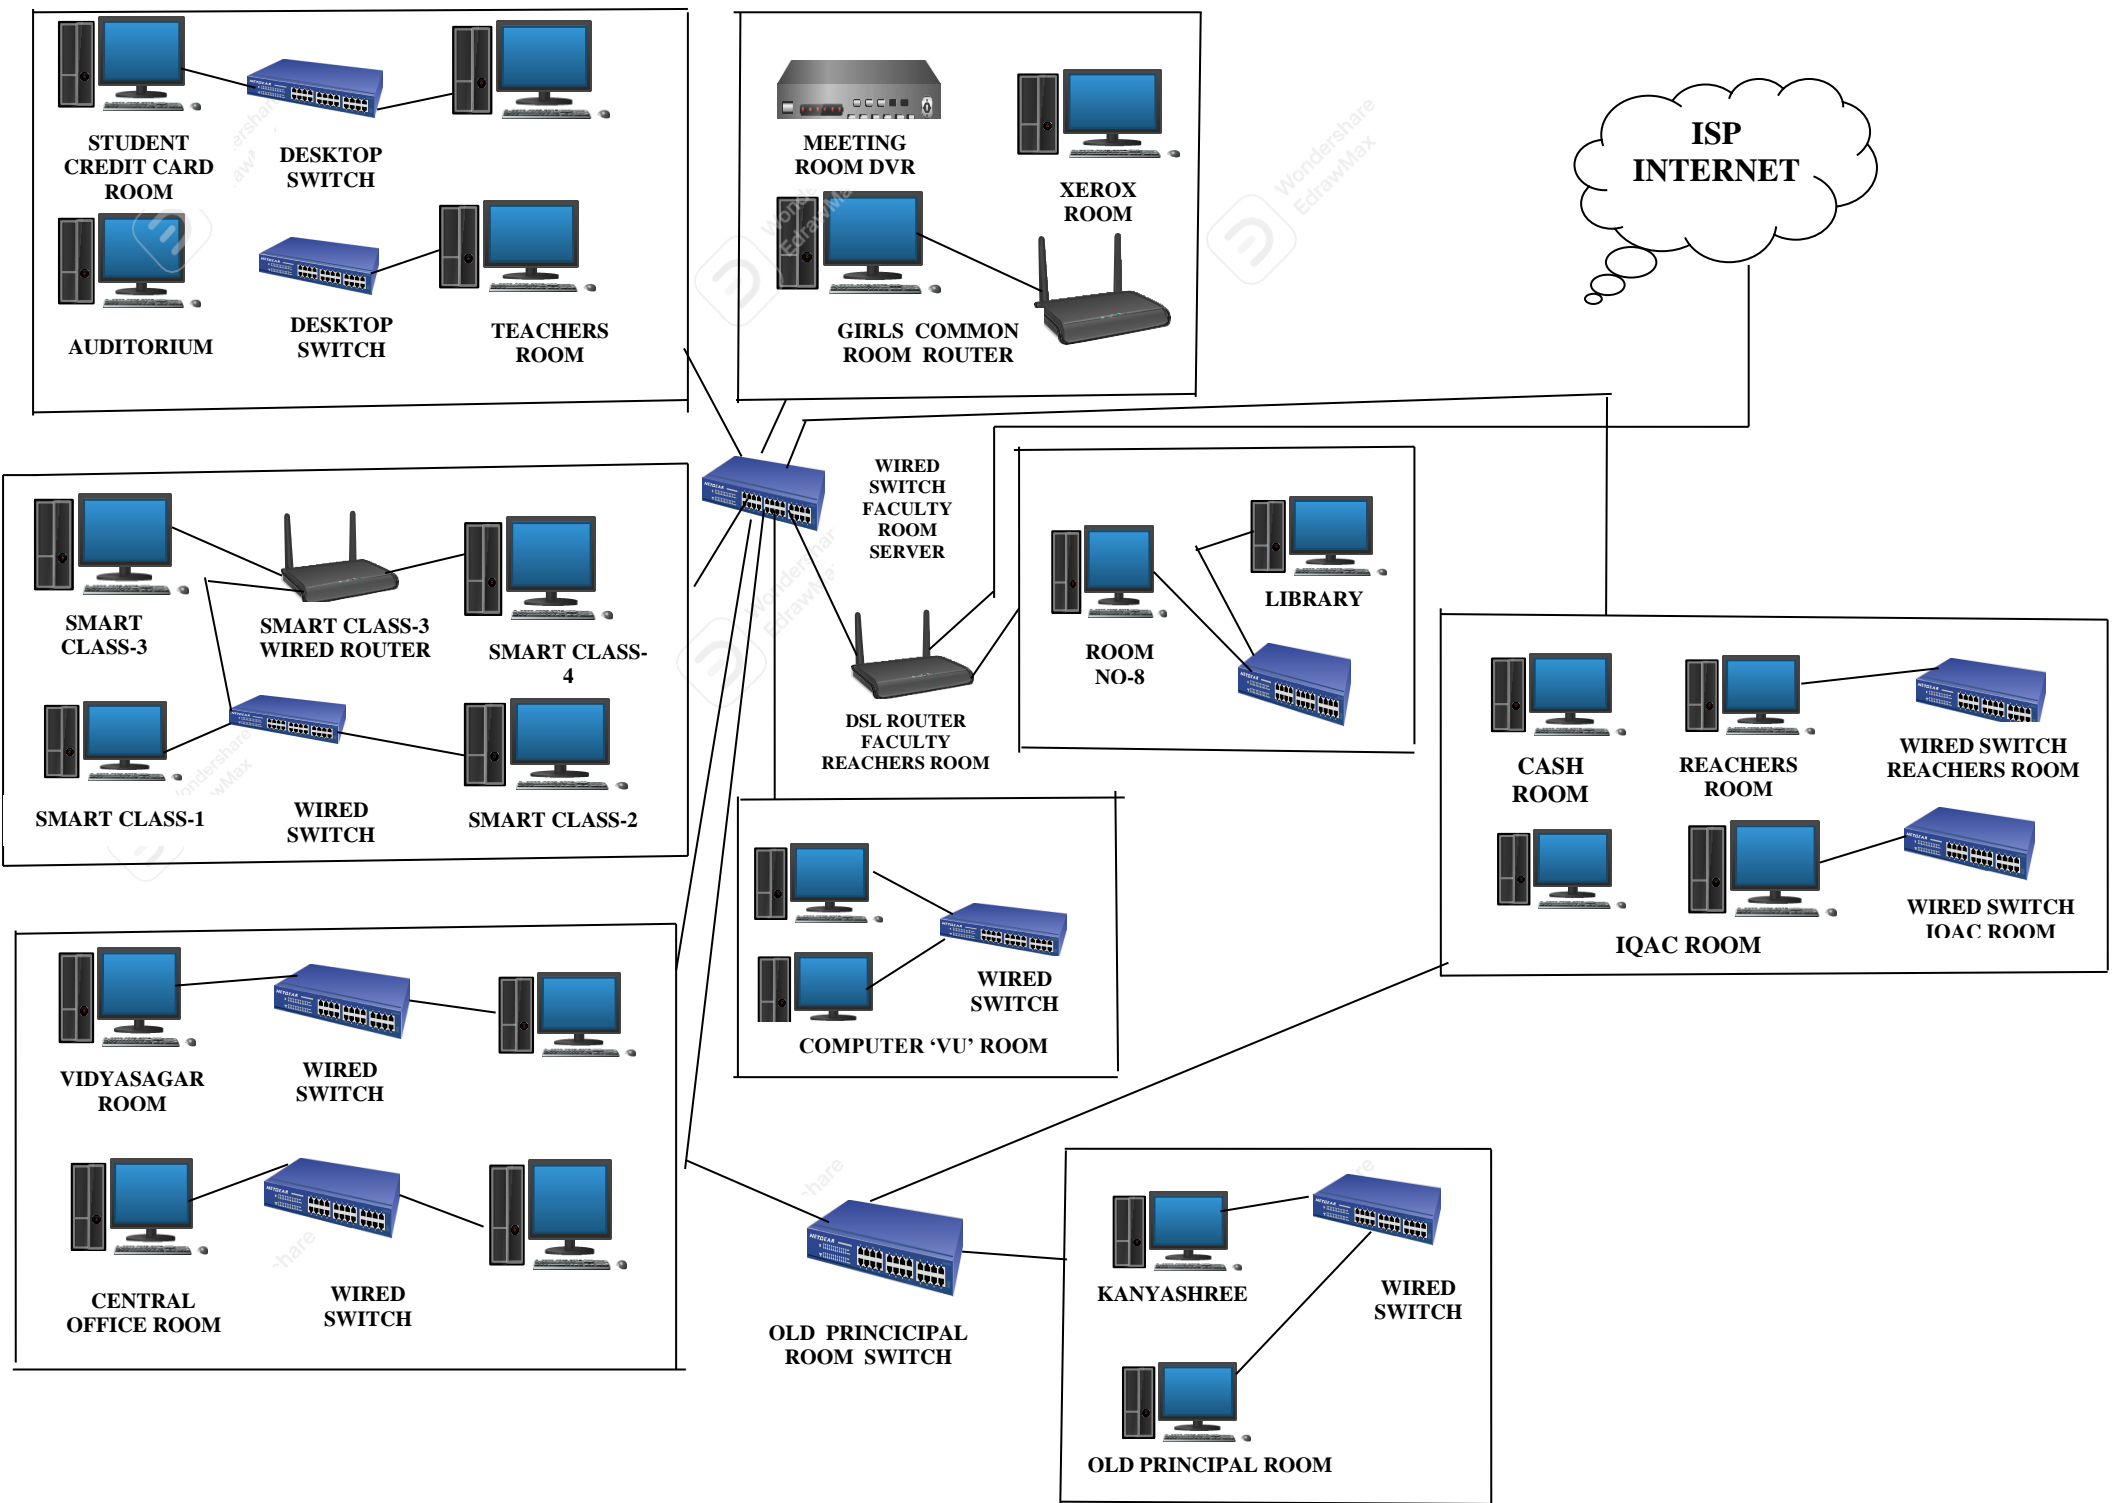

DR. KANAILAL BHATTACHARYYA COLLEGE. 15 KONA ROAD, RAMRAJATALA. P.O – SANTRAGACHI HOOGHLY – 711104
MAIN BLOCK LAN DIAGRAM

DR KANAILAL BHATTACHARYYA COLLEGE.
15 KONA ROAD , RAMRAJATALA
P.O – SANTRAGACHI HOOGHLY -711104
SCIENCE BLOCK LAN DIAGRAM