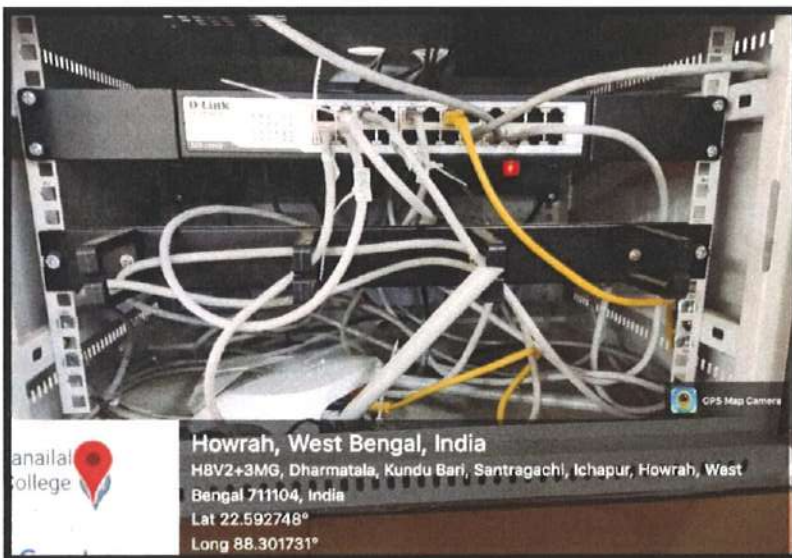

Phone : 2627-2490 (College Off.)
Principal : 9903389092
Whatsapp : 8697383305
Fax : 91-33-2627-3241
E-mail : klb.college@gmail.com
Website : www.drklbcollege.ac.in

DR. KANAILAL BHATTACHARYYA COLLEGE

(Affiliated to the University of Calcutta)
Re- Accredited with 'B' Grade by NAAC
15, KONA ROAD, RAMRAJATALA,
P.O. SANTRAGACHI, HOWRAH - 711104

Ref. No. ....

Date .....

**Router and Switch Box
(LAN Distributor) in IQAC Room
Router Model :
TL-WR850N (TP-Link)
300Mbps Wireless N Speed**

Router Specification :

- 300Mbps wireless transmission rate ideal for both bandwidth sensitive tasks and basic work
- Supports Agile Config- Enable ISPs to customize default configurations by themselves.
- Parental Controls manage when and how connected devices can access the internet
- IPTV supports IGMP Proxy/Snooping to optimize IPTV streaming
- Compatible with IPv6 (Internet Protocol version 6)
- Guest Network provides separate access for guests while securing the home network