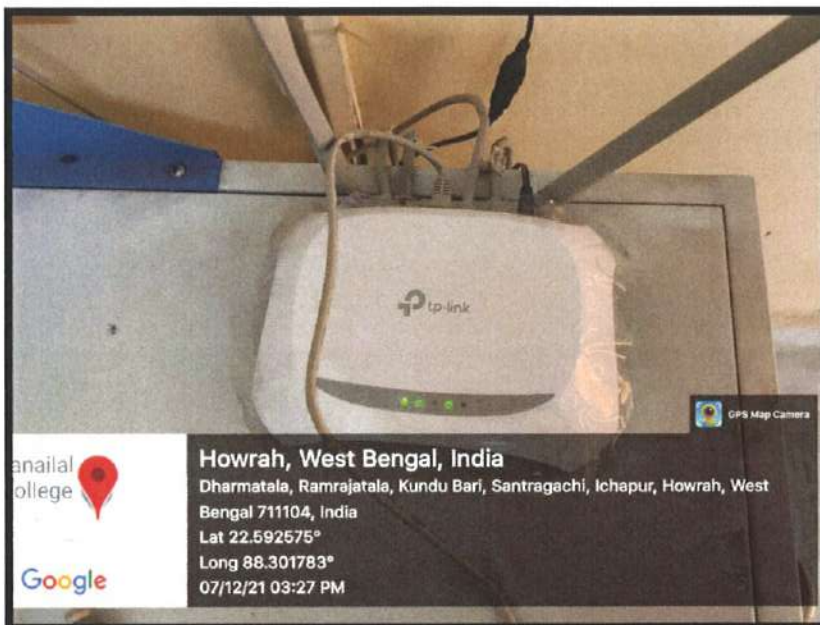

Phone : 2627-2490 (College Off.)
Principal : 9903389092
Whatsapp : 8697383305
Fax : 91-33-2627-3241
E-mail : klb.college@gmail.com
Website : www.drklbcollege.ac.in

DR. KANAILAL BHATTACHARYYA COLLEGE

(Affiliated to the University of Calcutta)
Re- Accredited with 'B' Grade by NAAC
15, KONA ROAD, RAMRAJATALA,
P.O. SANTRAGACHI, HOWRAH - 711104

Ref. No. ....

Date : .....

**Router and Internet Switch
(LAN Distribution) in
Smart Classroom**
Router Model :
TL-WR850N (TP-Link)
300Mbps Wireless N Speed

Router Specification :

- 300 Mbps wireless transmission rate ideal for both bandwidth sensitive tasks and basic work
- Supports Agile Config- Enable ISPs to customize default configurations by themselves.
- Parental Controls manage when and how connected devices can access the internet
- IPTV supports IGMP Proxy/Snooping to optimize IPTV streaming
- Compatible with IPv6 (Internet Protocol version 6)
- Guest Network provides separate access for guests while securing the home network