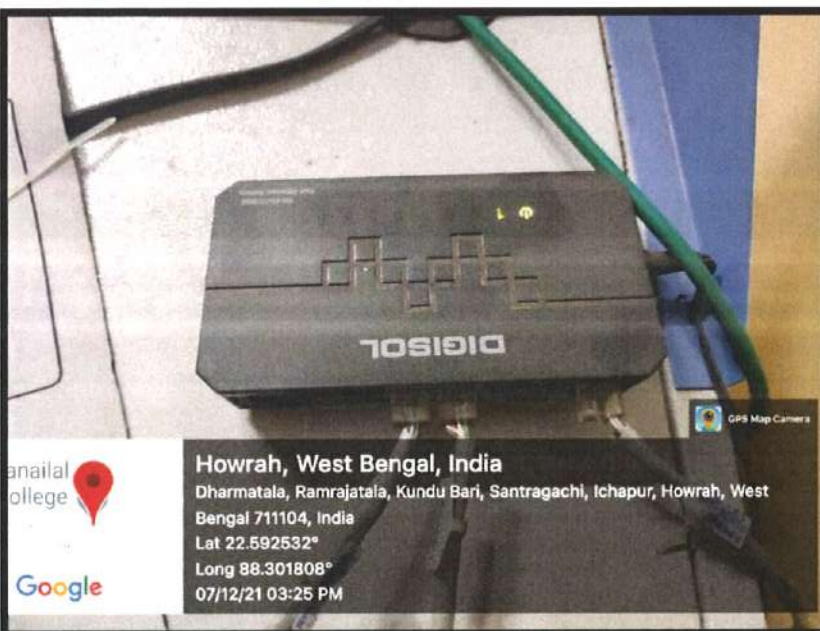

Aditya
19/04/2022
Principal
Dr. Kanailal Bhattacharyya College
Ramrajatala, Howrah-4