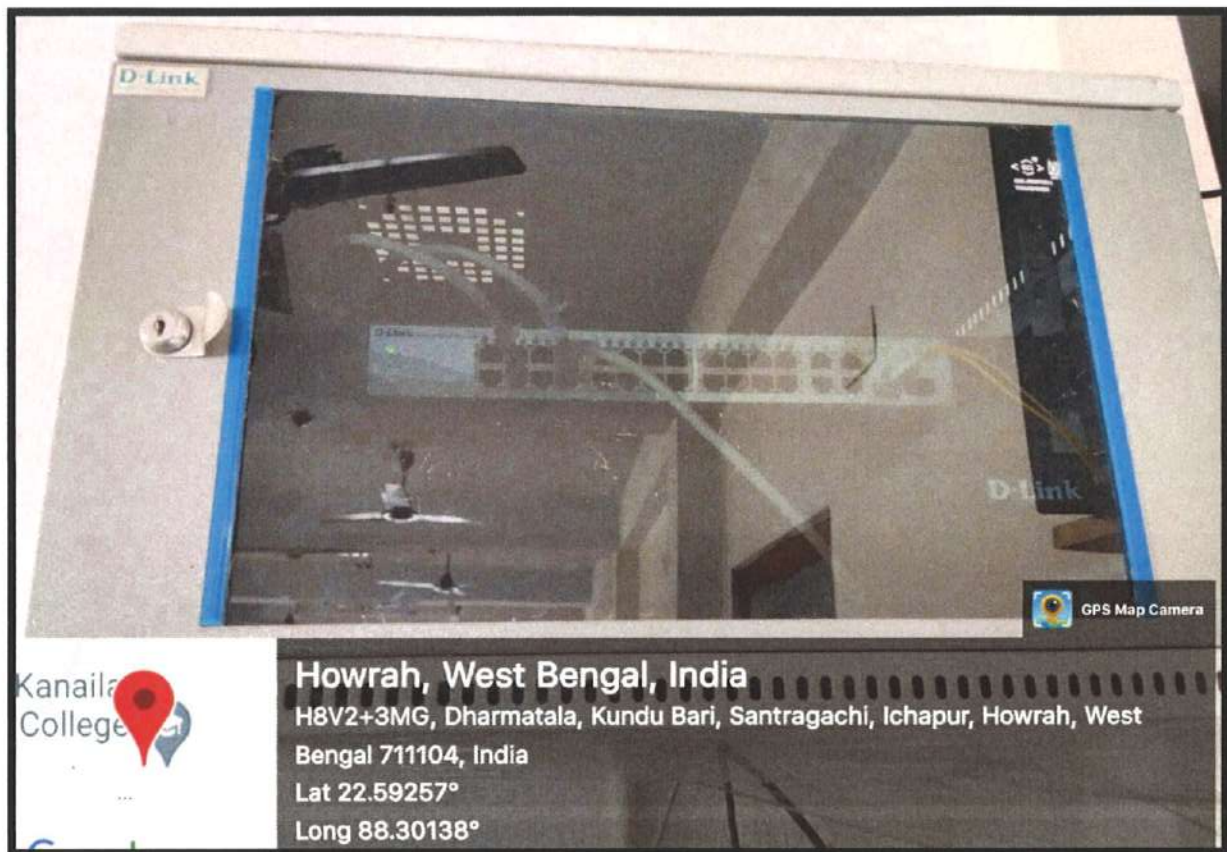

Phone : 2627-2490 (College Off.)
Principal : 9903389092
Whatsapp : 8697383305
Fax : 91-33-2627-3241
E-mail : klb.college@gmail.com
Website : www.drklbcollege.ac.in

DR. KANAILAL BHATTACHARYYA COLLEGE

(Affiliated to the University of Calcutta)
Re- Accredited with 'B' Grade by NAAC
15, KONA ROAD, RAMRAJATALA,
P.O. SANTRAGACHI, HOWRAH - 711104

Ref. No. ....

Date : .....

Howrah, West Bengal, India
H8V2+3MG, Dharmatala, Kundu Bari, Santragachi, Ichapur, Howrah, West
Bengal 711104, India
Lat 22.59257°
Long 88.30138°

**Switch Box in Virtual Classroom
(LAN Distribution)**

K. B. Bhattacharyya
19/04/2022
Principal
Dr. Kanailal Bhattacharyya College
Ramrajatala, Howrah-4