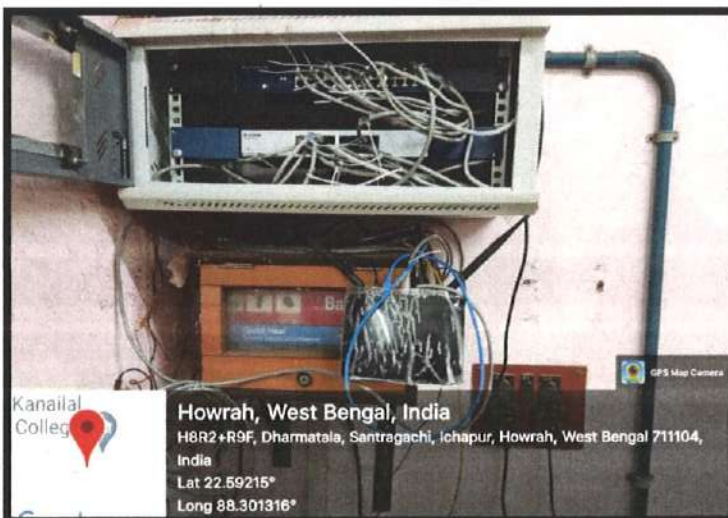

Phone : 2627-2490 (College Off.)
Principal : 9903389092
Whatsapp : 8697383305
Fax : 91-33-2627-3241
E-mail : klb.college@gmail.com
Website : www.drklbcollege.ac.in

DR. KANAILAL BHATTACHARYYA COLLEGE

(Affiliated to the University of Calcutta)
Re- Accredited with 'B' Grade by NAAC
15, KONA ROAD, RAMRAJATALA,
P.O. SANTRAGACHI, HOWRAH - 711104

Ref. No. ....

Date : .....

Router and Switch Box (LAN Distributor) in Science Block

Router Model :

Wireless N300 Router
DIR-615 (D-Link)

- Set up in minutes with the D-Link setup wizard
- IEEE 802.11n/g technology
- Supports wireless encryption using WPA™ or WPA2™
- Fast Ethernet ports (WAN/LAN) to share high-speed Internet access with computers and game
- High-gain antennas to enhance Wi-Fi coverage around your home
- Supports Wi-Fi Protected Setup (WPS)

Abha
Principal
Dr. Kanailal Bhattacharyya College
Ramrajatala, Howrah-4