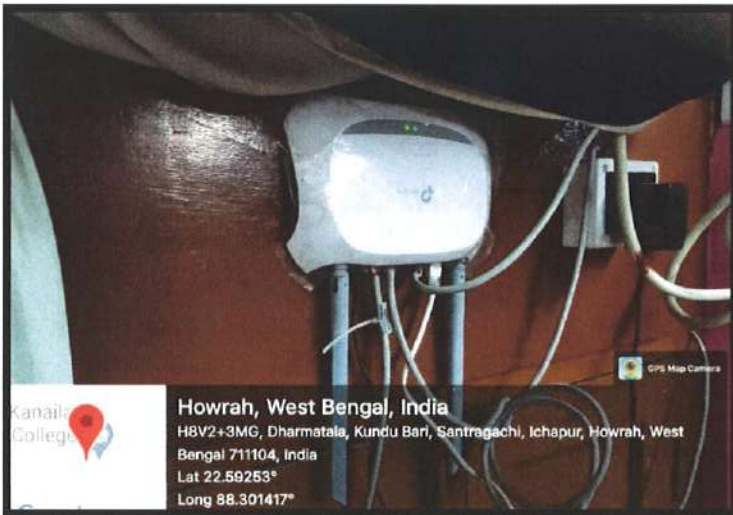

Phone : 2627-2490 (College Off.)
Principal : 9903389092
Whatsapp : 8697383305
Fax : 91-33-2627-3241
E-mail : klb.college@gmail.com
Website : www.drklbcollege.ac.in

DR. KANAILAL BHATTACHARYYA COLLEGE

(Affiliated to the University of Calcutta)
Re- Accredited with 'B' Grade by NAAC
15, KONA ROAD, RAMRAJATALA,
P.O. SANTRAGACHI, HOWRAH - 711104

Ref. No. ....

Date : .....

Router in Auditorium

Router Model : TL-WR850N (TP-Link) 300Mbps Wireless N Speed

Router Specification :

- 300Mbps wireless transmission rate ideal for both bandwidth sensitive tasks and basic work
- Supports Agile Config-Enable ISPs to customize default configurations by themselves.
- Parental Controls manage when and how connected devices can access the internet
- IPTV supports IGMP Proxy/Snooping to optimize IPTV streaming
- Compatible with IPv6 (Internet Protocol version 6)
- Guest Network provides separate access for guests while securing the home network

K. B. Ghosh
Principal
Dr. Kanailal Bhattacharyya College
Ramrajatala, Howrah-4